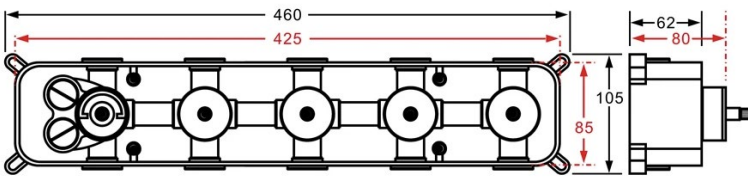

Shower head size: 20 x 20 inch

Each function can run all together and separately

Music and LED light work by electronic

All Metal Material: Solid Brass; Stainless Steel (top showerhead, hose)

Shower Head Mounting: Flush on ceiling

WiFi

Built-in WIFI

Phone control color

Color software App install instruction download name: Smart Life

Product shown is only for installation display purpose

304 Stainless Steel

Speaker x 2 [500x500mm]

Mist x 4

Waterfall x 2

Rainfall

Water Pressure: 0.3-0.5MPA
Shower Flow Rate: 9-25L/min

All dimensions and specifications are nominal and may vary. Use actual products for accuracy in critical situations.

Shower Mixer

Unit: mm
Thread G1/2

All Function can be used at the same time.

Brass Function Valve

38°C
Thermostatic Control

Main body
Brass casting body

Embedded Depth: 60mm

Product shown is only for installation display purpose