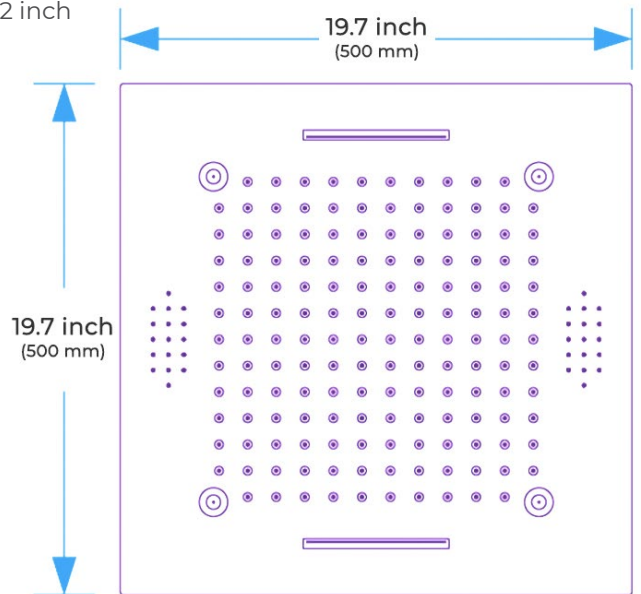

Product shown is only for installation display purpose