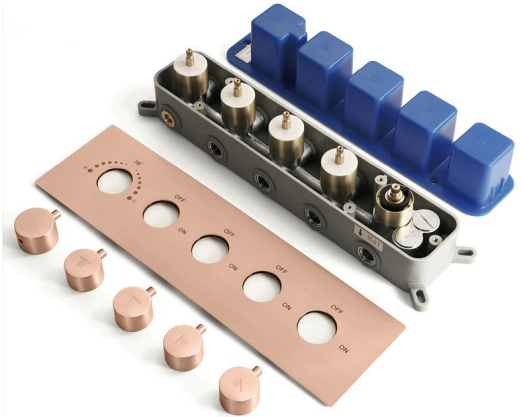

THERMOSTATIC ROSE GOLD LED PHONE CONTROLLED RECESSED CEILING MOUNT MIST WATERFALL MIST RAINFALL SHOWER SYSTEM WITH HAND SHOWER SPECIFICATIONS

Shower Head

Shower Head 3 Functions: Waterfall, Rainfall & Mist

Shower head size: 20 x 20 inch

Each function can run all together and separately

Music and LED light work by electronic

All Metal Material: Solid Brass; Stainless Steel (top showerhead, hose)

Shower Head Mounting: Flush on ceiling

WiFi

Built-in WIFI

Phone control color

Color software App install instruction download name: Smart Life

Product shown is only for installation display purpose

304 Stainless Steel

Speaker x 2 [500x500mm]

Mist x 4

Unit: mm
Thread G1/2

All Function can be used at the same time.

Brass Function Valve

38°C
Thermostatic Control

Main body
Brass casting body

Embedded Depth: 60mm

Product shown is only for installation display purpose