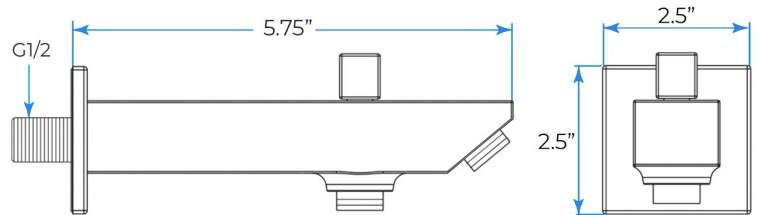

Shower head size: 20 x 20 inch

Each function can run all together and separately

Music and LED light work by electronic

All Metal Material: Solid Brass; Stainless Steel (top showerhead, hose)

Shower Head Mounting: Flush on ceiling

Waterfall x 2

Rainfall

Water Pressure: 0.3-0.5MPA
Shower Flow Rate: 9-25L/min

All dimensions and specifications are nominal and may vary. Use actual products for accuracy in critical situations.

Shower Mixer

Unit: mm
Thread G1/2

All Function can be used at the same time.

Brass Function Valve

38°C
Thermostatic Control

Main body
Brass casting body

Embedded Depth: 60mm

Product shown is only for installation display purpose

Spout

Hand Shower

Flow Rate: 2.0 GPM / 7.6 LPM

Shower Mixer Connections

Unit: mm

Cold water Hot water Mixer water