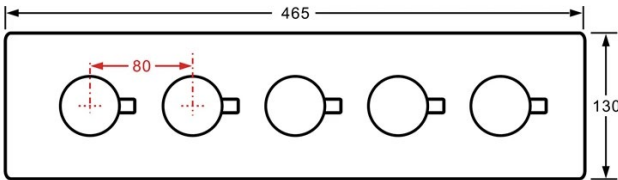

Shower head size: 20 x 20 inch

Each function can run all together and separately

Music and LED light work by electronic

All Metal Material: Solid Brass; Stainless Steel (top showerhead, hose)

Shower Head Mounting: Flush on ceiling

WiFi

Built-in WIFI

Phone control color

Color software App install instruction download name: Smart Life

Product shown is only for installation display purpose

304 Stainless Steel

Speaker x 2 [500x500mm]

Mist x 4

Waterfall x 2

Rainfall

Water Pressure: 0.3-0.5MPA
Shower Flow Rate: 9-25L/min

All dimensions and specifications are nominal and may vary. Use actual products for accuracy in critical situations.

Shower Mixer

Unit: mm
Thread G1/2

All Function can be used at the same time.

Brass Function Valve

38°C
Thermostatic Control

Main body
Brass casting body

Embedded Depth: 60mm

Product shown is only for installation display purpose