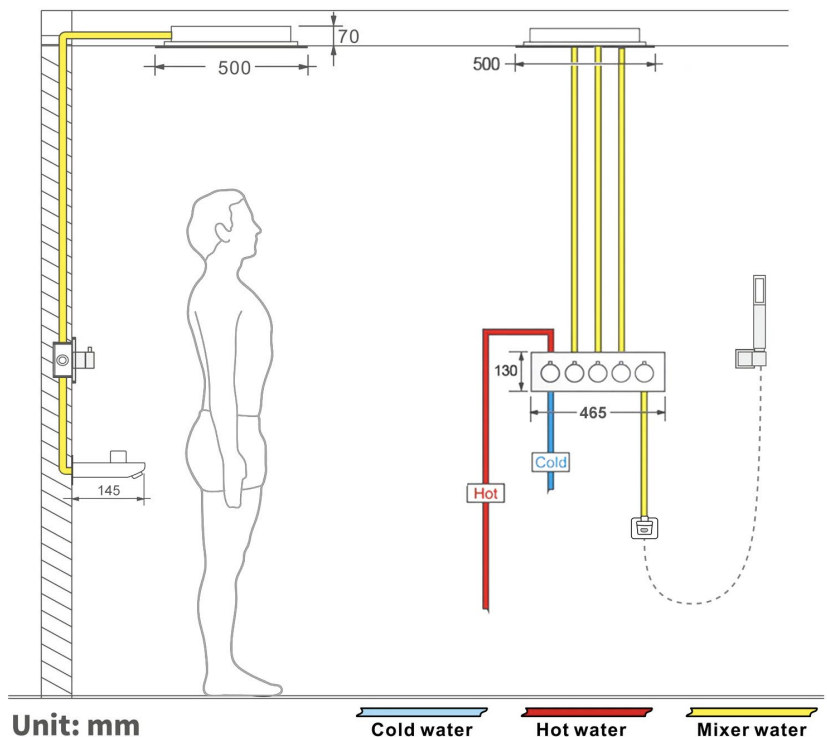

Shower head size: 20 x 20 inch

Each function can run all together and separately

Music and LED light work by electronic

All Metal Material: Solid Brass; Stainless Steel (top showerhead, hose)

Shower Head Mounting: Flush on ceiling

Waterfall x 2

Rainfall

Water Pressure: 0.3-0.5MPA
Shower Flow Rate: 9-25L/min

All dimensions and specifications are nominal and may vary. Use actual products for accuracy in critical situations.

Shower Mixer

Unit: mm
Thread G1/2

All Function can be used at the same time.

Brass Function Valve

38°C
Thermostatic Control

Main body
Brass casting body

Embedded Depth: 60mm

Product shown is only for installation display purpose

Spout

Hand Shower

Flow Rate: 2.0 GPM / 7.6 LPM

Shower Mixer Connections

Unit: mm

Cold water Hot water Mixer water