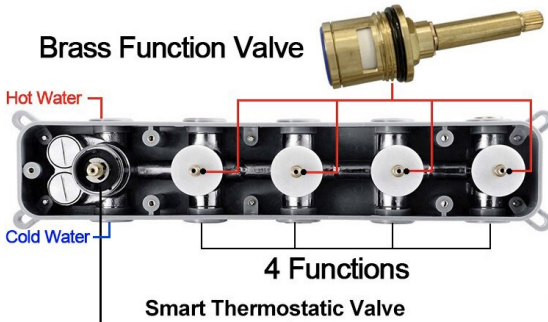

Shower head size: 20 x 20 inch

Each function can run all together and separately

Music and LED light work by electronic

All Metal Material: Solid Brass; Stainless Steel (top showerhead, hose)

Shower Head Mounting: Flush on ceiling

WiFi

Built-in WIFI

Phone control color

Color software App install instruction download name: Smart Life

Product shown is only for installation display purpose

304 Stainless Steel

Speaker x 2 [500x500mm]

Mist x 4

Waterfall x 2

Rainfall

Water Pressure: 0.3-0.5MPA
Shower Flow Rate: 9-25L/min

All dimensions and specifications are nominal and may vary. Use actual products for accuracy in critical situations.

Shower Mixer

Unit: mm
Thread G1/2

All Function can be used at the same time.

Brass Function Valve

38°C
Thermostatic Control

Main body
Brass casting body

Embedded Depth: 60mm

Product shown is only for installation display purpose