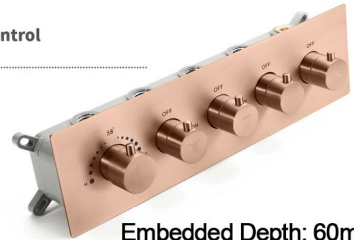

Shower head size: 20 x 20 inch

Each function can run all together and separately

Music and LED light work by electronic

All Metal Material: Solid Brass; Stainless Steel (top showerhead, hose)

Shower Head Mounting: Flush on ceiling

WiFi

Built-in WIFI

Phone control color

Color software App install instruction download name: Smart Life

Product shown is only for installation display purpose

304 Stainless Steel

Speaker x 2 [500x500mm]

Mist x 4

Unit: mm
Thread G1/2

All Function can be used at the same time.

Brass Function Valve

38°C
Thermostatic Control

Main body
Brass casting body

Embedded Depth: 60mm

Product shown is only for installation display purpose